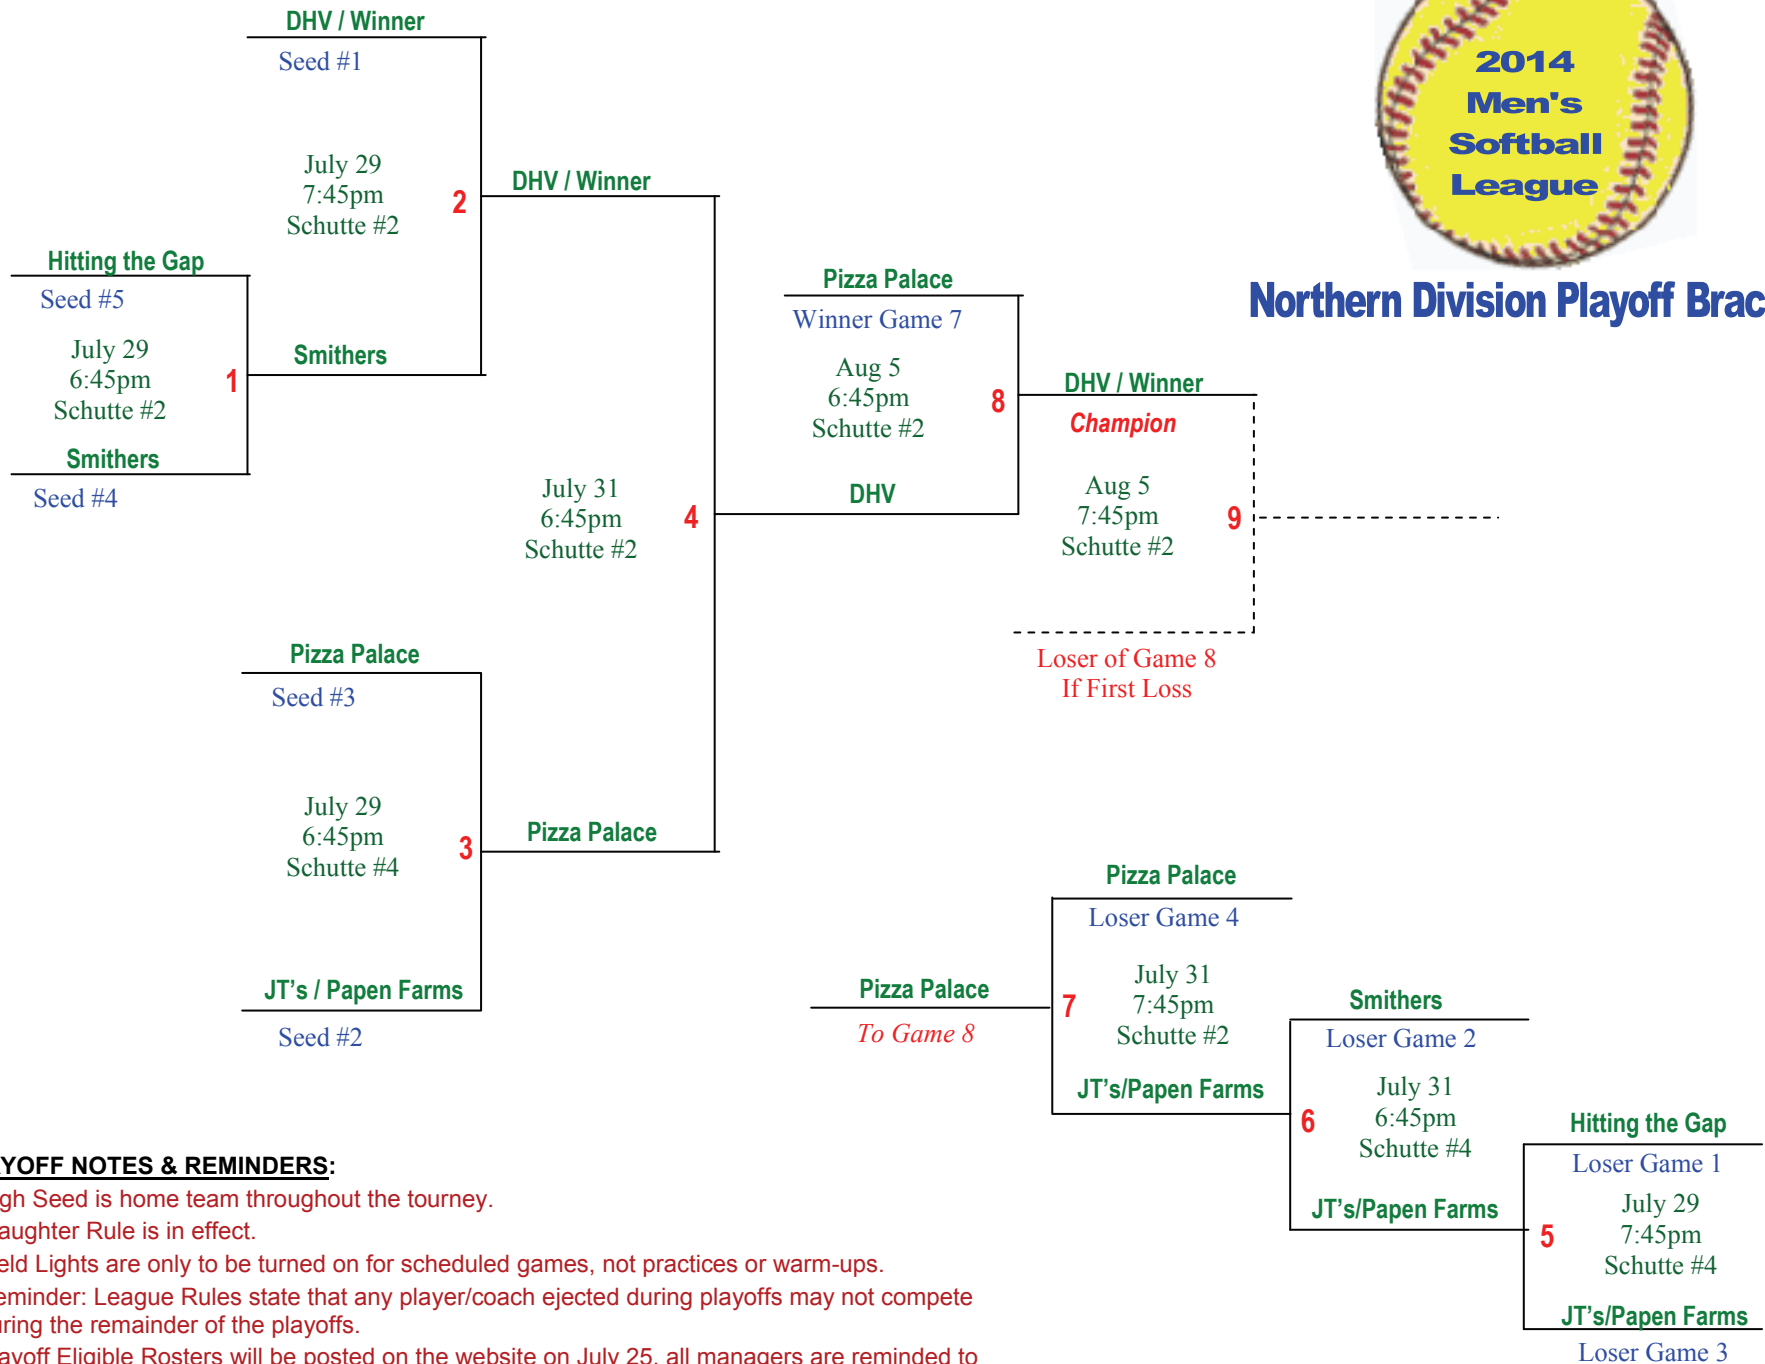

Northern Division Playoff Bracket

PLAYOFF NOTES & REMINDERS:

- * High Seed is home team throughout the tourney.
- * Slaughter Rule is in effect.
- * Field Lights are only to be turned on for scheduled games, not practices or warm-ups.
- * Reminder: League Rules state that any player/coach ejected during playoffs may not compete during the remainder of the playoffs.
- * Playoff Eligible Rosters will be posted on the website on July 25, all managers are reminded to review this list. Any roster challenge must be made by 10:00am, July 28.